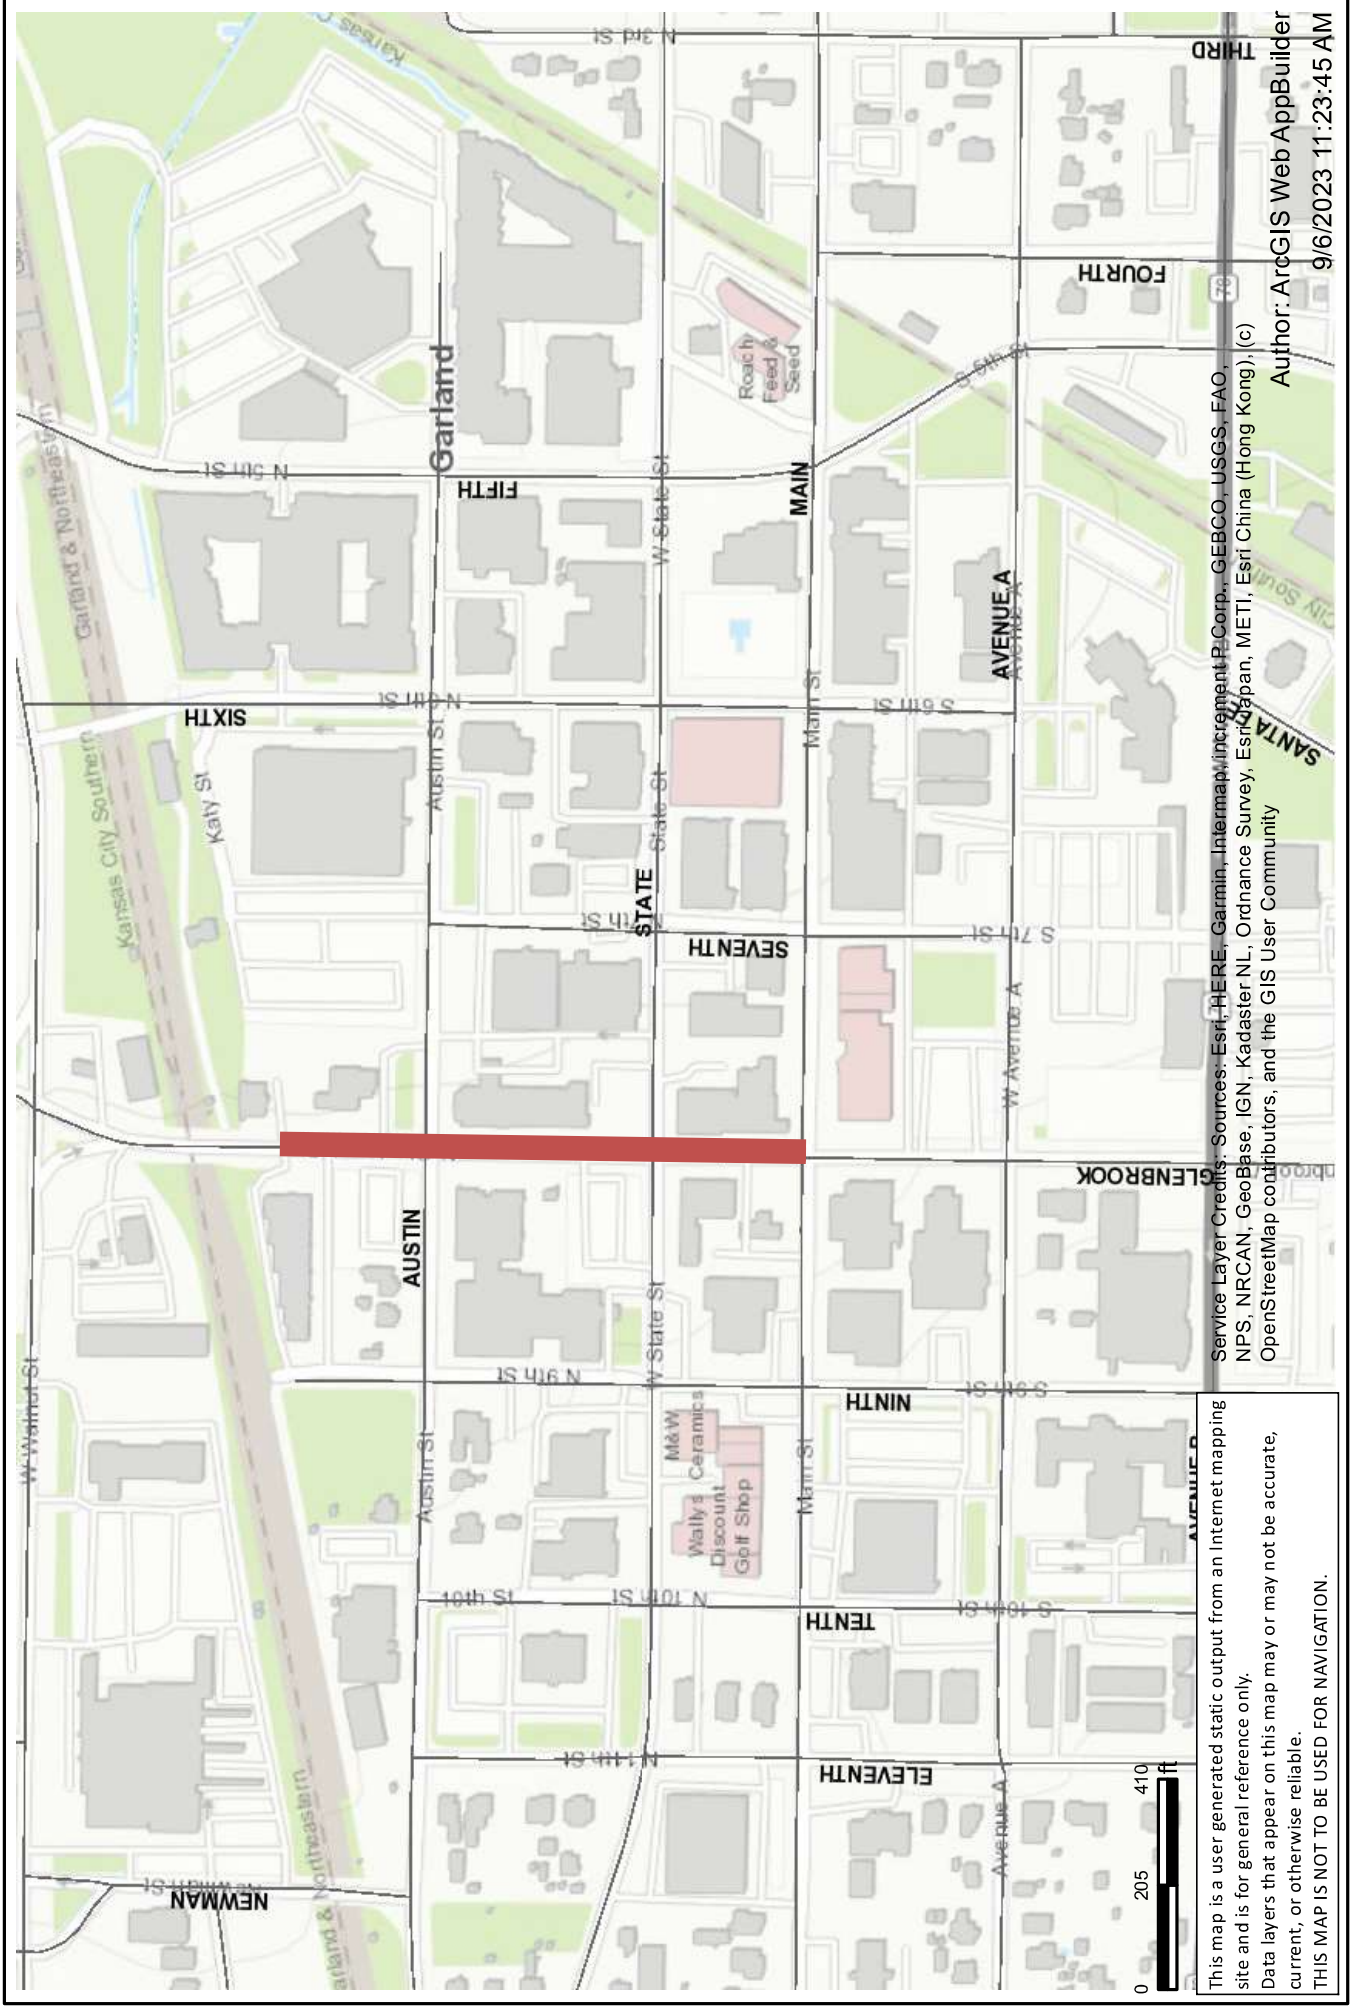

Glenbrook - Main to R/R Tracks

This map is a user generated static output from an internet mapping site and is for general reference only.
 Data layers that appear on this map may or may not be accurate, current, or otherwise reliable.
THIS MAP IS NOT TO BE USED FOR NAVIGATION.

Service Layer Credits: Sources: Esri, HERE, Garmin, Intermap, increment P Corp., GEBCO, USGS, FAO, NPS, NRCAN, GeoBase, IGN, Kadaster NL, Ordnance Survey, Esri Japan, METI, Esri China (Hong Kong), (c) OpenStreetMap contributors, and the GIS User Community
 Author: ArcGIS Web AppBuilder
 9/6/2023 11:23:45 AM